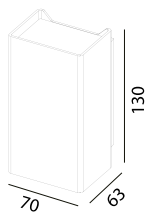

# DC Led Wall Light BOGARD

white grey black

Aluminum

<b>322 111</b>		
<b>LED Power</b>	<b>Colour Temp</b>	<b>Luminous</b>
4.2W	2700/3000K 4000/5000K	502lm 541 lm

## LIGHT DISTRIBUTION

For 3000k

<b>322 112</b>		
<b>LED Power</b>	<b>Colour Temp</b>	<b>Luminous</b>
8.4W	2700/3000K 4000/5000K	1004 lm 1082 lm