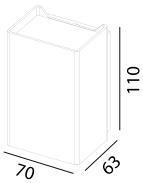

# DC Led Wall Light BOGARD

white grey black

Aluminum

<b>322 111</b>		
<b>LED Power</b>	<b>Colour Temp</b>	<b>Luminous</b>
4.2W	2700/3000K 4000/5000K	502lm 541 lm

## LIGHT DISTRIBUTION

For 3000k

<b>322 112</b>		
<b>LED Power</b>	<b>Colour Temp</b>	<b>Luminous</b>
8.4W	2700/3000K 4000/5000K	1004 lm 1082 lm