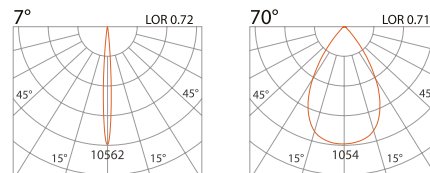

# DC Led Wall Light BOGARD

white grey black

Aluminum

<b>322 111</b>		
<b>LED Power</b>	<b>Colour Temp</b>	<b>Luminous</b>
4.2W	2700/3000K 4000/5000K	502lm 541 lm

## LIGHT DISTRIBUTION

For 3000k

<b>322 112</b>		
<b>LED Power</b>	<b>Colour Temp</b>	<b>Luminous</b>
8.4W	2700/3000K 4000/5000K	1004 lm 1082 lm

## LIGHT DISTRIBUTION

For 3000k